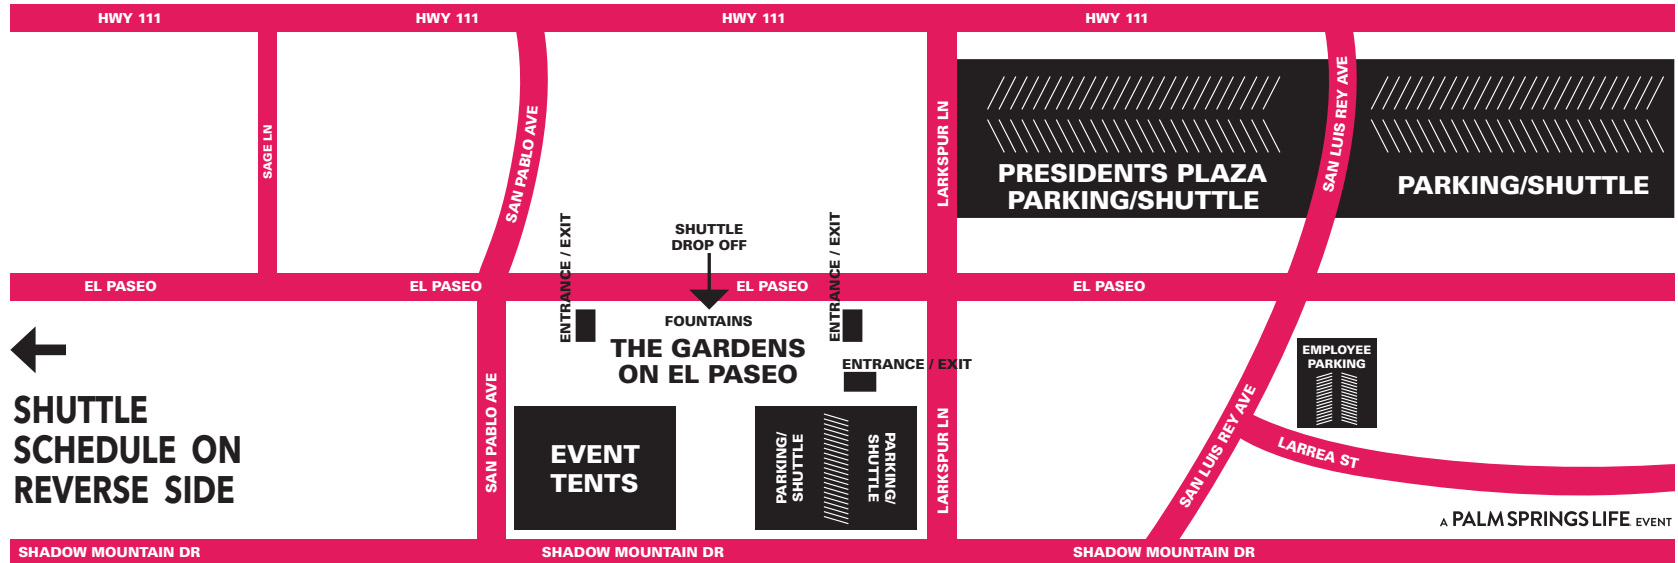

SHUTTLE MAP & SCHEDULE // MARCH 17-26, 2023

**FASHION
WEEK** EL PASEO
MARCH 17-23, 2023

**COMPLIMENTARY
PARKING AND SHUTTLE
PICK UP AVAILABLE
AT PRESIDENTS PLAZA
HIGHLIGHTED ON
THIS MAP.**

**PALM DESERT
FOOD & WINE**
PRESENTED BY
AGUA CALIENTE CASINOS
March 24-26, 2023

A PALM SPRINGS LIFE EVENT

SHUTTLE MAP & SCHEDULE // MARCH 17-26, 2023

FRIDAY 3/17

11 a.m. - 6 p.m.

(3 CARTS ROVING)

6 p.m. - 9:30 p.m.

(3 CARTS) #1 EAST LOT

#2 EMPLOYEE LOT / #3 ROVING

BREAK FROM 11:30 A.M. - 1:30 P.M.

10 a.m. - 4 p.m.

(2 CARTS) #2 EAST LOT / #3 ROVING

6 p.m. - 9:30 p.m.

(2 CARTS) #2 EAST LOT / #3 ROVING

SUNDAY 3/26

8 a.m. - 6:30 p.m.

(1 CART)

#1 EMPLOYEE LOT – FORMER UNION BANK

PARKING LOT - *CIRCLE EVERY 15 MIN /

BREAK FROM 11:30 A.M. - 1:30 P.M.

8 a.m. - 4 p.m.

(2 CART) #2 EAST LOT / #3 ROVING

PARKING MAP ON REVERSE SIDE →